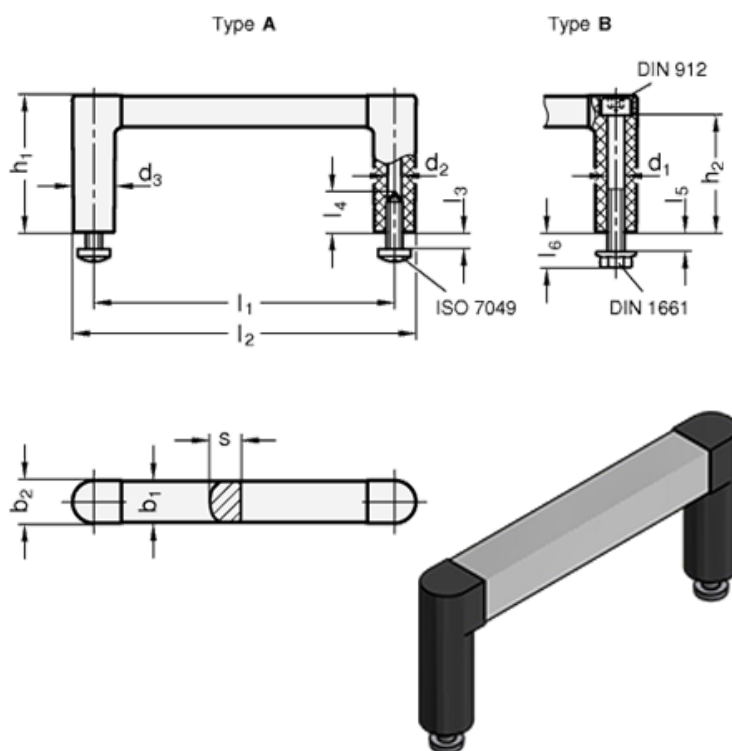

# Data Sheet

Article number: 204231255BESS

Description: E+G Handle GN 423-12-55-B-ESS  
- ESS black / black, matte finish

## Measures

b1 = 12	l2	= 67.5
b2 = 12.5	l3 Max.	= 5
d1 = M5	l4 Min.	= -
d2 = -	l5 Max.	= 5
d3 = 12.5	l6	= 10.5
h1 = 40	s	= 9
h2 = 34.5	Weight (g)	= 37
l1 = 55		